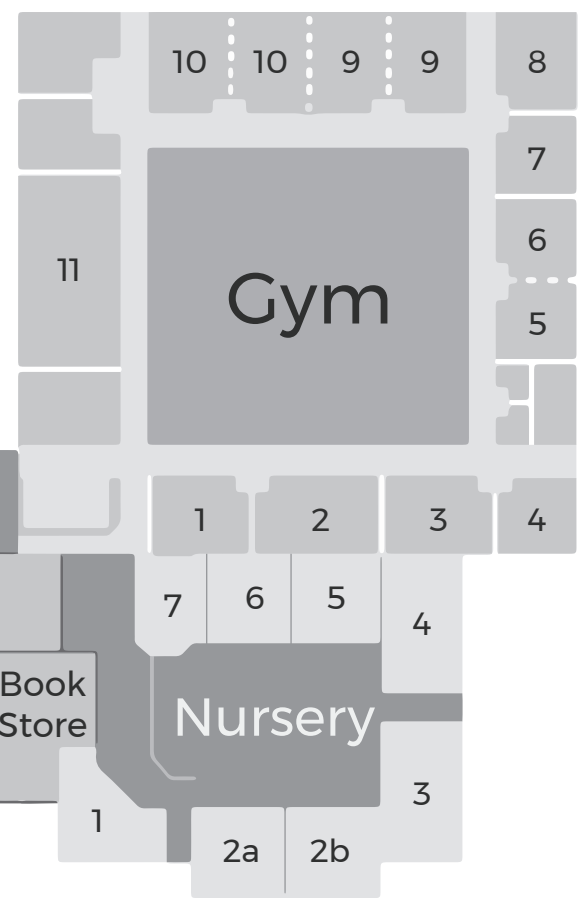

PARKING

CHILDREN'S WING

HERITAGE PLAZA

OFFICE ENTRANCE

VineArts Gallery

Restroom Restroom

Chapel

Coffee Bar

Heritage Hall

Welcome Center

Book Store

Nursery

MAIN ENTRANCE

CAMPUS MAP

BRADLEY ST.

49th st.